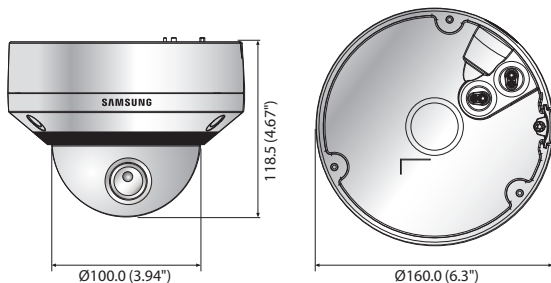

Dimensions

Unit : mm (inch)

Accessories (Optional)

PNV-9080R	
VIDEO	
Imaging Device	1/1.7" 12.4M CMOS
Total Pixels / Effective Pixels	4,168(H) x 3,062(V) / 4,072(H) x 3,046(V)
Scanning System	Progressive
Min. Illumination	Color : 0.3Lux (1/30sec, F1.6, 30IRE), 0.01Lux (2sec, F1.6, 30IRE) B/W : 0Lux (IR LED on)
S / N Ratio	50dB
Video Output	CVBS : 1.0Vpp / 75Ω composite, 714 x 480(N), 702 x 576(P), for installation DIP connector type
LENS	
Focal Length (Zoom Ratio)	4.5 ~ 10mm (2.2x) motorized varifocal
Max. Aperture Ratio	F1.6
Angular Field of View	[4096 x 2160] H : 100.3°(Wide) ~ 45.6°(Tele) / V : 49.7°(Wide) ~ 24.0°(Tele) [3840 x 2160] H : 92.3°(Wide) ~ 42.6°(Tele) / V : 49.7°(Wide) ~ 24.0°(Tele)
Min. Object Distance	0.5m (1.64ft)
Focus Control	Simple focus (Motorized V/F) / Manual, Remote control via network (Manual, Simple focus)
Lens Type / Mount Type	P-Iris mode / Board-in type
PAN / TILT / ROTATE	
Pan / Tilt / Rotate Range	0° ~ 354° / 0° ~ 67° / 0° ~ 355°
OPERATIONAL	
IR LED / Viewable Length	4ea / 40m (131.23ft) Off / On (Displayed up to 60 characters) - W/W : English / Numeric / Special characters - China : English / Numeric / Special / Chinese characters - Common : Multi-line (Max. 5), Color (Grey / Green / Red / Blue / Black / White), Transparency, Auto scale by resolution
Camera Title	
Day & Night	Auto (ICR) / Color / B/W / External / Schedule
Backlight Compensation	Off / BLC / WDR
Wide Dynamic Range	120dB
Contrast Enhancement	SSDR (Off / On)
Digital Noise Reduction	SSNR (2D+3D noise filter) (Off / On)
Defog	Off / Auto / Manual
Motion Detection	Off / On (8ea, Polygonal)
Privacy Masking	Off / On (16ea, Polygonal) - Color : Gray / Green / Red / Blue / Black / White
Gain Control	Off / Low / Middle / High
White Balance	ATW / AWC / Manual / Indoor / Outdoor (Include mercury & Sodium)
Electronic Shutter Speed	Minimum / Maximum / Anti flicker (2 ~ 1/12,000sec)
Flip / Mirror	Off / On, Hallway : 90° / 270°
Intelligent Video Analytics	Tampering (Scene change), Virtual line, Enter / Exit, (Dis)Appear, Audio detection, Defocus detection, Digital auto tracking - with metadata
Alarm I/O	Input 1ea / Output 1ea
Alarm Triggers	Alarm input, Motion detection, Video analytics, Audio detection, Network disconnect
Alarm Events	File upload via FTP and E-mail, Notification via E-mail
Pixel Counter	Local storage (SD/SDHC/SDXC) or NAS recording at event triggers, External output Support (Plug-in viewer only)
NETWORK	
Ethernet	RJ-45 (10/100/1000BASE-T)
Video Compression Format	H.265 / H.264 (MPEG-4 part 10/AVC) : Main / Baseline / High, MJPEG [8M mode] 4096 x 2160, 3840 x 2160, 2592 x 1944, 2592 x 1464, 1920 x 1080, 1600 x 1200, 1280 x 1024, 1280 x 960, 1280 x 720, 1024 x 768, 800 x 600, 800 x 448, 720 x 576, 720 x 480, 640 x 480, 640 x 360, 320 x 240 [12M mode] 4000 x 3000, 3840 x 2160, 2592 x 1944, 2592 x 1464, 1920 x 1080, 1600 x 1200, 1280 x 1024, 1280 x 960, 1280 x 720, 1024 x 768, 800 x 600, 800 x 448, 720 x 576, 720 x 480, 640 x 480, 640 x 360, 320 x 240
Resolution	
Max. Framerate	H.265 / H.264 : 20fps@4000 x 3000, 30fps@4096 x 2160 MJPEG : 2fps@4000 x 3000 ~ 2592 x 1464, 15fps@1920 x 1080 ~ 320 x 240
Smart Codec / WiseStream	Manual mode (Area-based : 5ea) / Support
Video Quality Adjustment	H.265 / H.264 : Target bitrate level control, MJPEG : Quality level control
Bitrate Control Method	H.265 / H.264 : CBR or VBR, MJPEG : VBR
Streaming Capability	Multiple streaming (Up to 10 profiles)
Audio In	Selectable (Mic in / Line in), Supply voltage : 2.5VDC (4mA), Input impedance : approx. 2K Ohm
Audio Out	Line out (3.5mm mono jack), Max output level : 1Vrms
Audio Compression Format	G.711 u-law/G.726 selectable, G.726 (ADPCM) 8KHz, G.711 8KHz G.726 : 16Kbps, 24Kbps, 32Kbps, 40Kbps, AAC-LC : 48Kbps at 16KHz
Audio Communication	Bi-directional audio (2-way)
IP	IPv4, IPv6
Protocol	TCP/IP, UDP/IP, RTP(UDP), RTP(TCP), RTSP, NTP, HTTP, HTTPS, SSL/TLS, DHCP, PPPoE, FTP, SMTP, ICMP, IGMP, SNMPv1/v2c/v3(MIB-2), ARP, DNS, DDNS, QoS, PIM-SM, UPnP, Bonjour HTTPS(SSL) login authentication, Digest login authentication
Security	IP address filtering, User access log, 802.1x authentication (EAP-TLS, EAP-LEAP)
Streaming Method	Unicast / Multicast
Max. User Access	20 users at unicast mode
Edge Storage	SD/SDHC/SDXC (128GB) - Motion images recorded in the SD/SDHC/SDXC memory card can be downloaded, Camera can detect automatically when the memory is connected, Memory status display (Normal / Error / Active / Formatting / Lock), NAS (Network Attached Storage), Local PC for instant recording (Plug-in viewer only)
Application Programming Interface	ONVIF profile S/G/O, SUNAPI (HTTP API), SVNP, Wisenet Open Platform
Webpage Language	English, French, German, Spanish, Italian, Chinese, Russian, Japanese, Swedish, Portuguese, Turkish, Polish, Czech, Dutch, Hungary, Greek
Web Viewer	Supported OS : Windows 7, 8.1, 10, Mac OS X 10.9, 10.10, 10.11 Plug-in free Webviewer - Supported Browser : Google Chrome 47, MS Edge 20 Plug-in Webviewer - Supported Browser : MS Explore 11, Mozilla Firefox 43, Apple Safari 9 * Mac OS X only SmartViewer
Central Management Software	
ENVIRONMENTAL	
Operating Temperature / Humidity	-40°C ~ +55°C (-40°F ~ +131°F) / Less than 90% RH * Start up should be done at above -35°C (-31°F)
Storage Temperature / Humidity	-40°C ~ +60°C (-40°F ~ +140°F) / Less than 90% RH
Ingress Protection / Vandal Resistance	IP66, IP67 / IK10
ELECTRICAL	
Input Voltage / Current	24V AC, 12V DC, PoE (IEEE802.3af, Class3)
Power Consumption	12V DC : Max. 11.55W, PoE : Max. 12.95W, 24V AC (50/60Hz) : 14.08W - Heater on 12V DC : Max. 10.45W, PoE : Max. 11.77W, 24V AC (50/60Hz) : 12.43W - Heater off
MECHANICAL	
Color / Material	Ivory / Aluminium
Dimensions (WxH) / Weight	Ø160.0 x 118.5mm (Ø6.3" x 4.67") / 990g (2.18 lb)